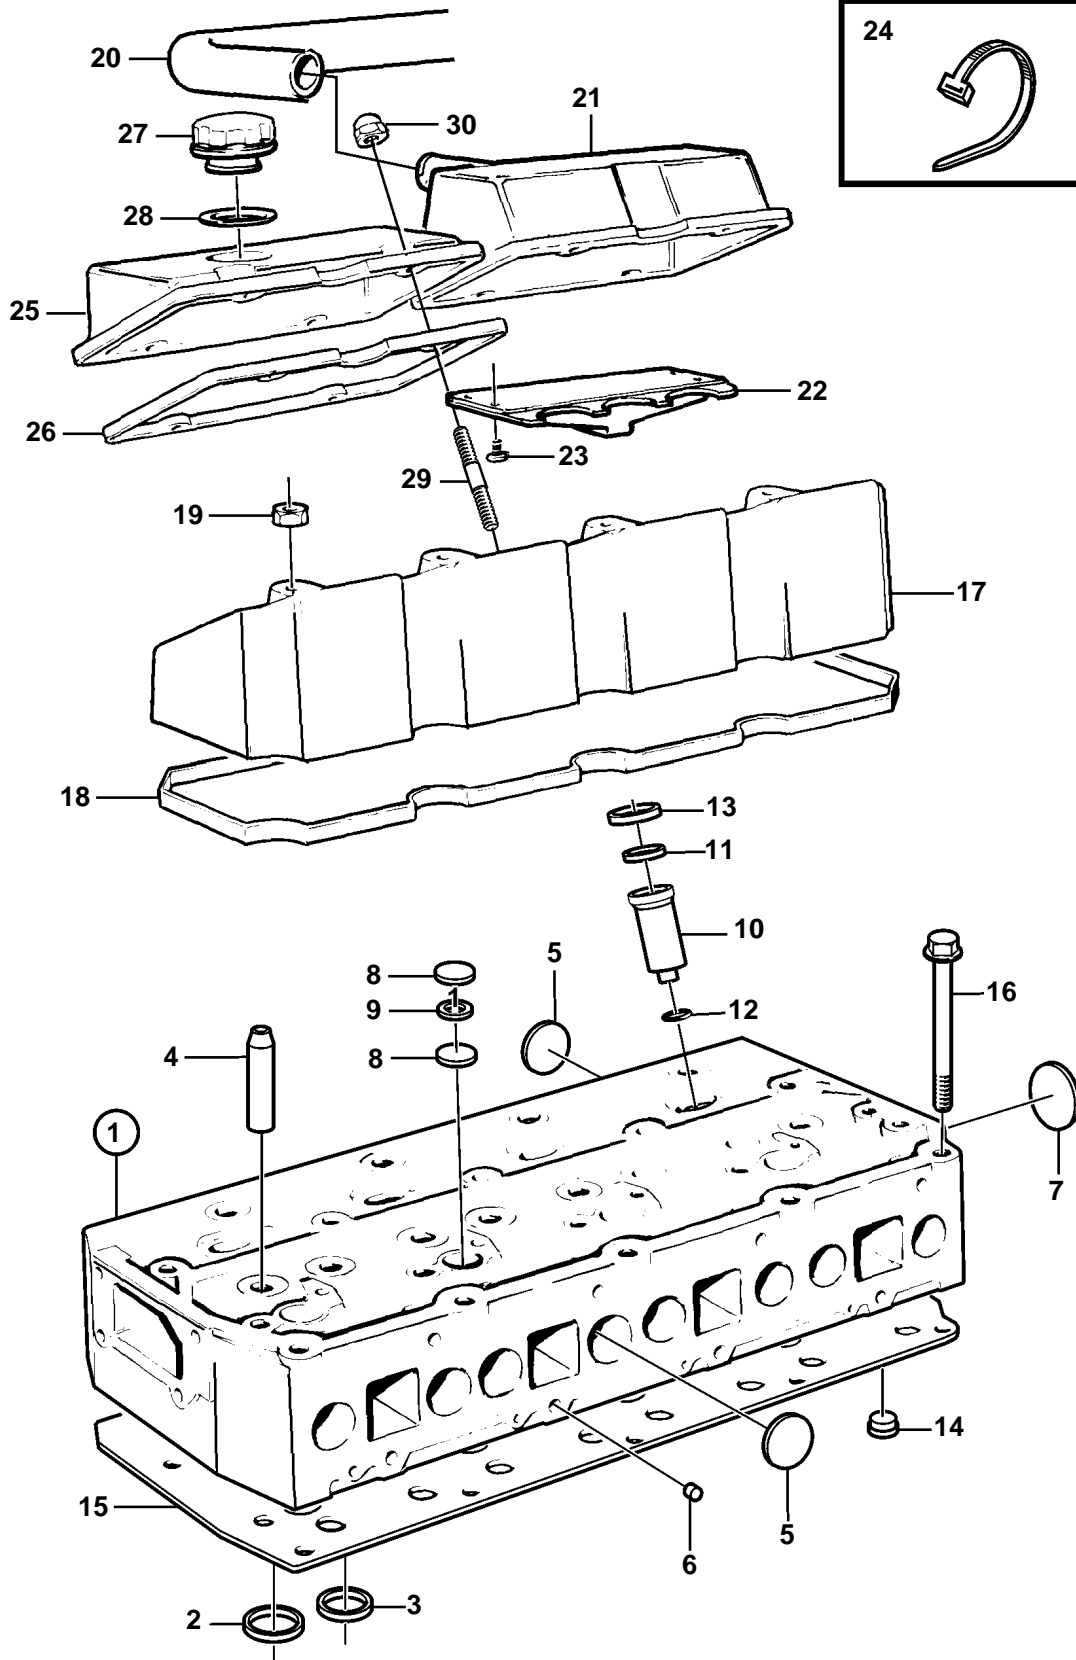

KAD32P-A

KAD32P-A

REF	PART NO.	QTY	DESCRIPTION	NOTES
1	3581552	1	Cylinder head	SN2203202490-2203207257 REPL BY 3583896
	3583896	1	Cylinder head	SN2203207258-
	3803306	1	Cylinder head, exch	Exchange unit
2	858331	4	· Valve seat, exhaust	STD
	858332	4	· Valve seat, exhaust	O.S=0,20mm
3	860035	4	· Valve seat, inlet	STD
	860036	4	· Valve seat, inlet	O.S=0,20mm
4	3582561	8	· Valve guide	(419653)
5	477026	9	· Expansion plug	
6	967853	8	· Cap plug	
7	968955	1	· Expansion plug	
8	967948	8	· Expansion plug	
9	949329	4	· Gasket	
10	3582429	4	· Spray sleeve	
11	838896	4	· Sealing ring	
12	838821	4	· O-ring	
13	838619	4	· Steel ring	
14	465420	4	· Nozzle	
15	3582432	1	Gasket	
16	838775	19	Screw	
17	838648	1	Valve cover	
18	838652	1	Gasket	
19	945408	4	Flange nut	(968862)
20	3581473	1	Hose	
21	860541	1	Valve cover	
22		1	· Insert	
23	977771	4	· Screw	
24	948211	2	Strip clamp	
25	838651	1	Valve cover	
26	838654	2	Gasket	
27	1275403	1	Oil filler cap	
28	1275379	1	· Gasket	
29	1542380	8	Stud	(953034)
30	968458	8	Nut	